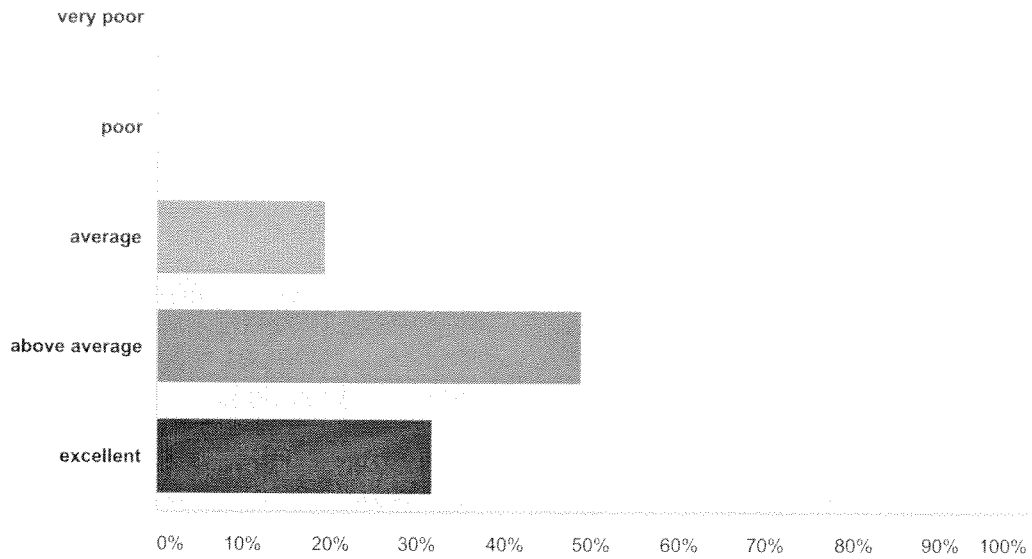

Q4 Compared to other masters degree counseling students that you have hired, CSUF students' cultural awareness and sensitivity is

Answered: 41 Skipped: 17

Answer Choices	Responses	
very poor	0.00%	0
poor	0.00%	0
average	19.51%	8
above average	48.78%	20
excellent	31.71%	13
Total		41