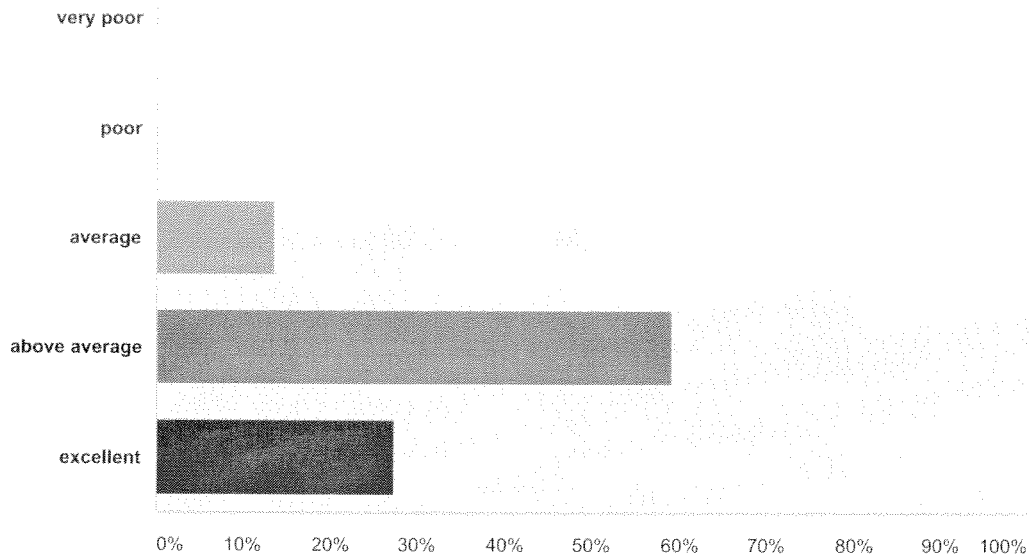

Q7 Compared to other masters degree counseling students that you have hired, CSUF students' ability to think critically and solve problems is

Answered: 22 Skipped: 36

Answer Choices	Responses	Count
very poor	0.00%	0
poor	0.00%	0
average	13.64%	3
above average	59.09%	13
excellent	27.27%	6
Total		22