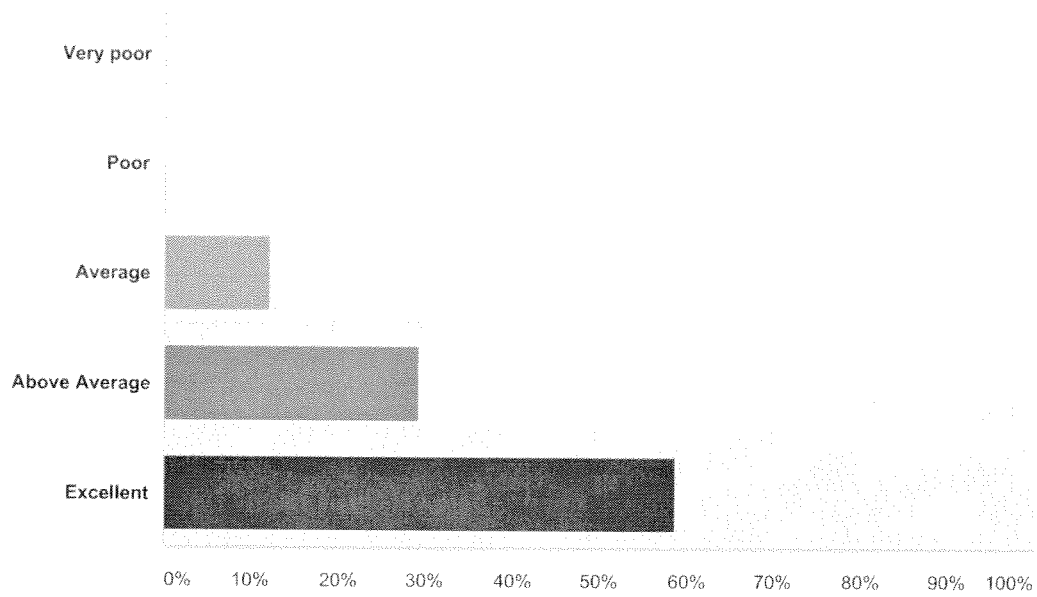

Q8 Your perception of support that students received from CSUF faculty

Answered: 58 Skipped: 0

Answer Choices	Responses	
Very poor	0.00%	0
Poor	0.00%	0
Average	12.07%	7
Above Average	29.31%	17
Excellent	58.62%	34
Total		58