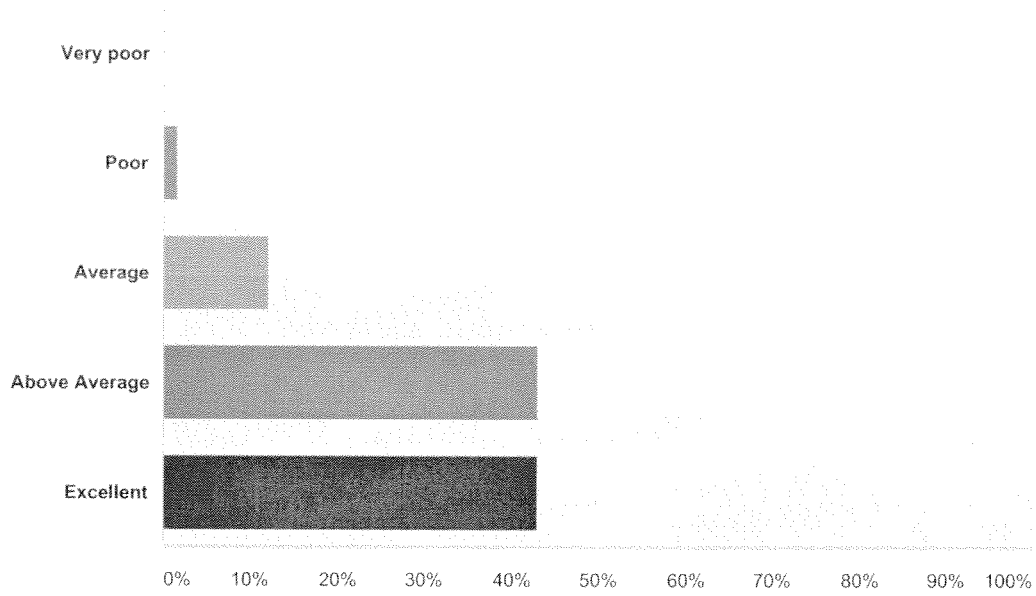

### Q3 Compared to other masters degree counseling students that you have hired, CSUF students' ethical behavior is

Answered: 58 Skipped: 0

Answer Choices	Responses	
Very poor	0.00%	0
Poor	1.72%	1
Average	12.07%	7
Above Average	43.10%	25
Excellent	43.10%	25
<b>Total</b>		<b>58</b>