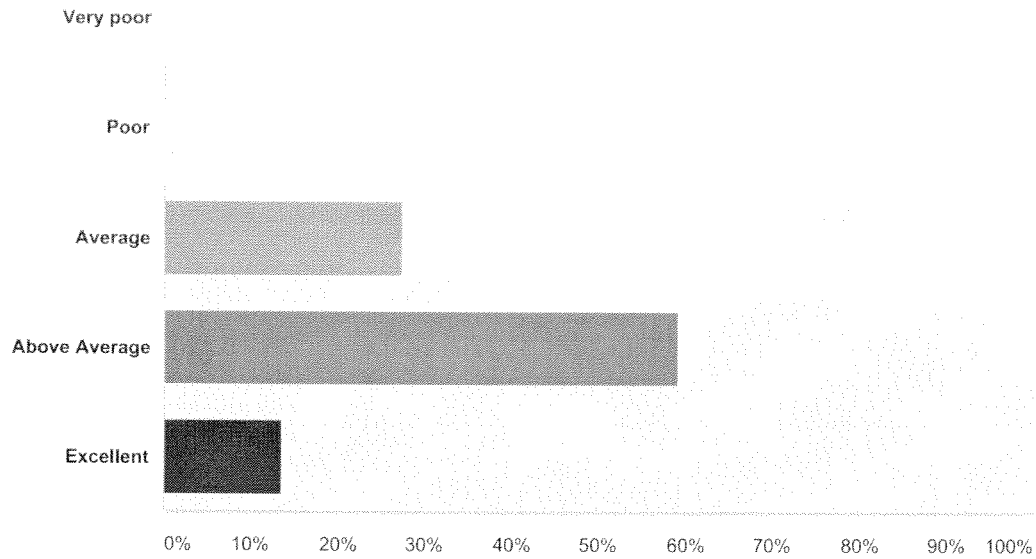

Q6 Compared to other masters degree counseling students that you have hired, CSUF students' professional writing skills are:

Answered: 22 Skipped: 36

Answer Choices	Responses	
Very poor	0.00%	0
Poor	0.00%	0
Average	27.27%	6
Above Average	59.09%	13
Excellent	13.64%	3
Total		22