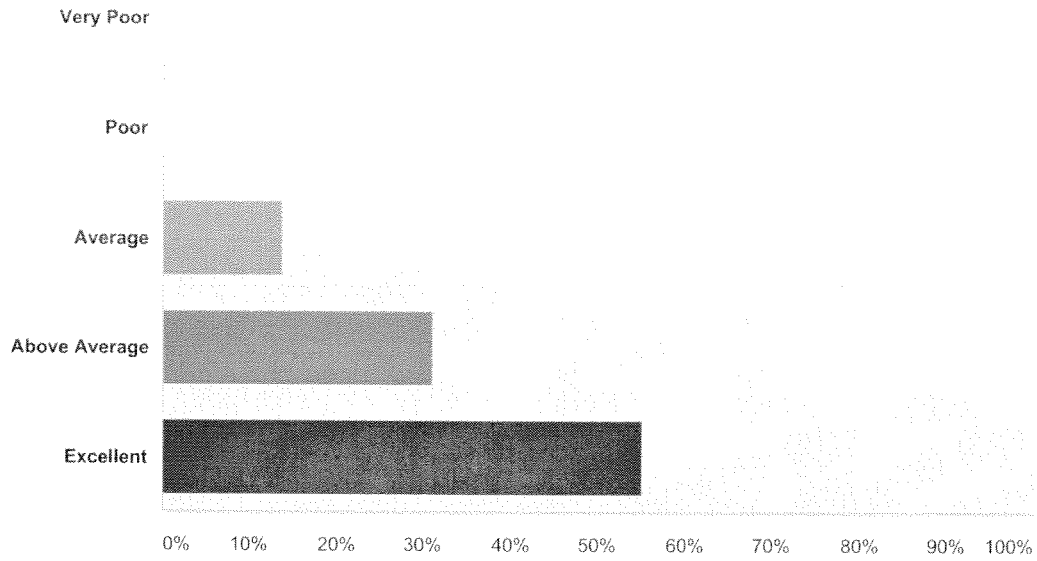

### Q9 The reputation of the CSUF Counseling program is

Answered: 58 Skipped: 0

Answer Choices	Responses	
Very Poor	0.00%	0
Poor	0.00%	0
Average	13.79%	8
Above Average	31.03%	18
Excellent	55.17%	32
<b>Total</b>		<b>58</b>