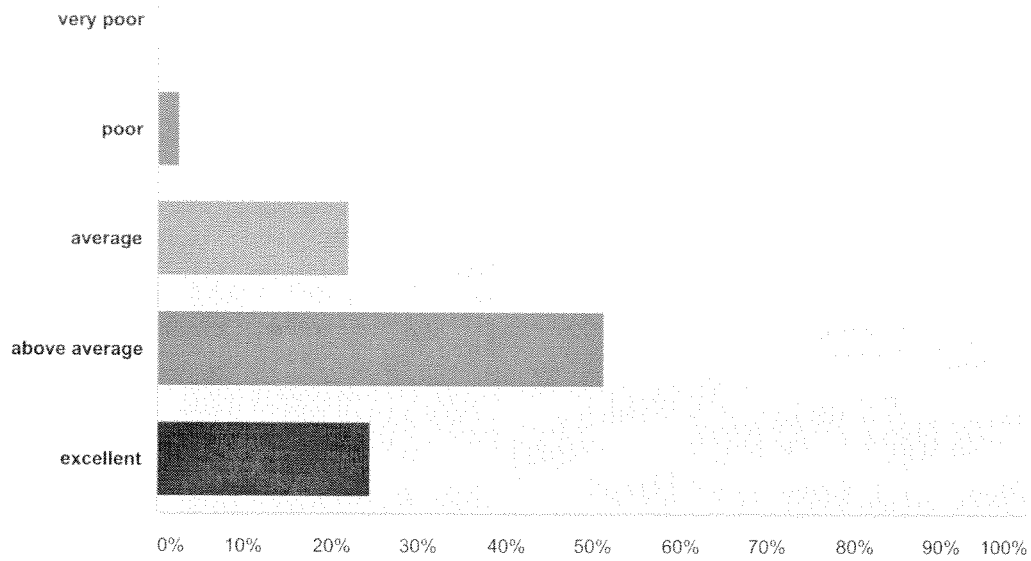

Q5 Compared to other master degree counseling students that you have hired, CSUF students' ability to conceptualize and treatment plan is

Answered: 41 Skipped: 17

Answer Choices	Responses	
very poor	0.00%	0
poor	2.44%	1
average	21.95%	9
above average	51.22%	21
excellent	24.39%	10
Total		41