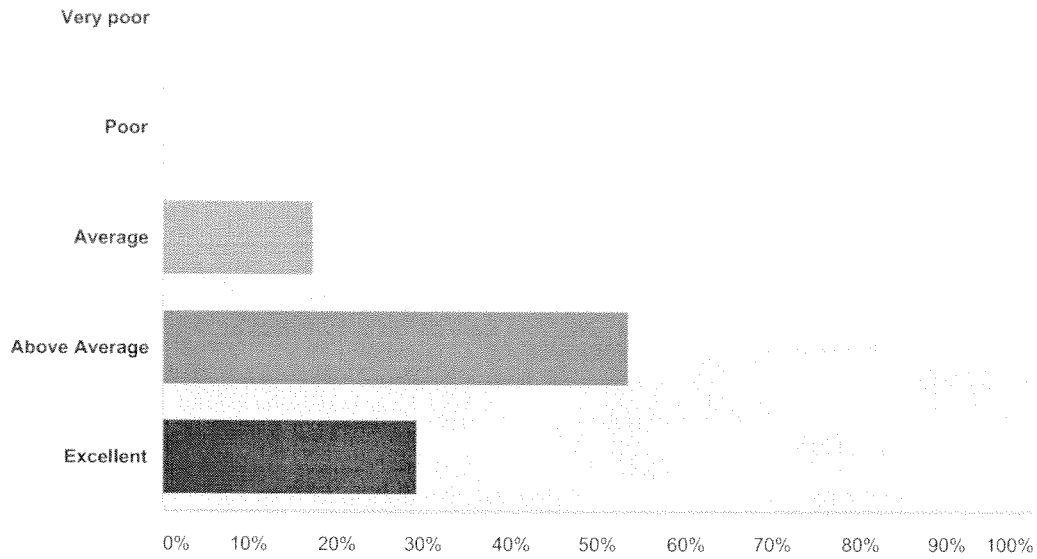

Q2 Compared to other masters degree counseling students that you have hired, CSUF students' clinical ability is

Answered: 58 Skipped: 0

Answer Choices	Responses	
Very poor	0.00%	0
Poor	0.00%	0
Average	17.24%	10
Above Average	53.45%	31
Excellent	29.31%	17
Total		58