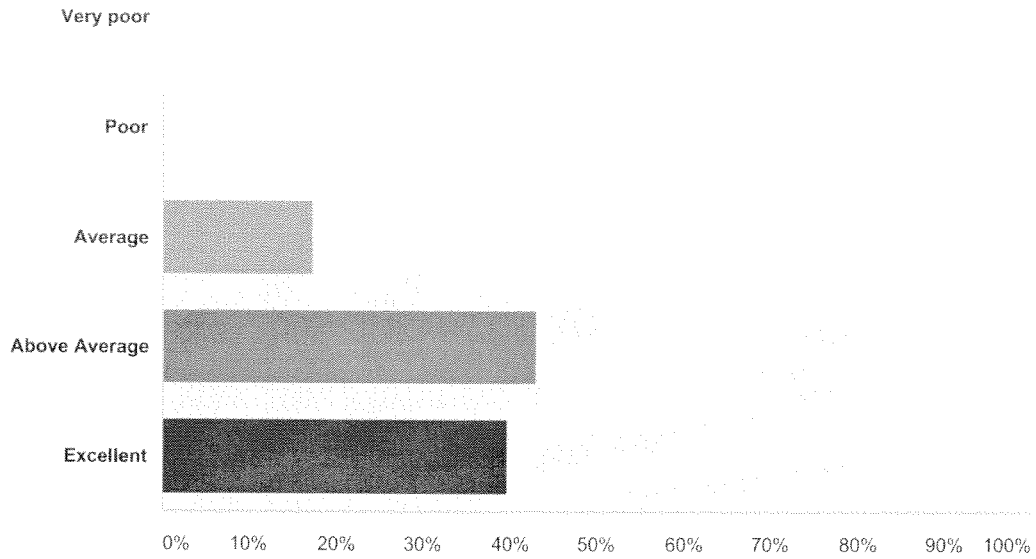

**Q1 Compared to other masters degree counseling students that you have hired, CSUF students' overall educational preparation is:**

Answered: 58 Skipped: 0

Answer Choices	Responses	Count
Very poor	0.00%	0
Poor	0.00%	0
Average	17.24%	10
Above Average	43.10%	25
Excellent	39.66%	23
<b>Total</b>		<b>58</b>